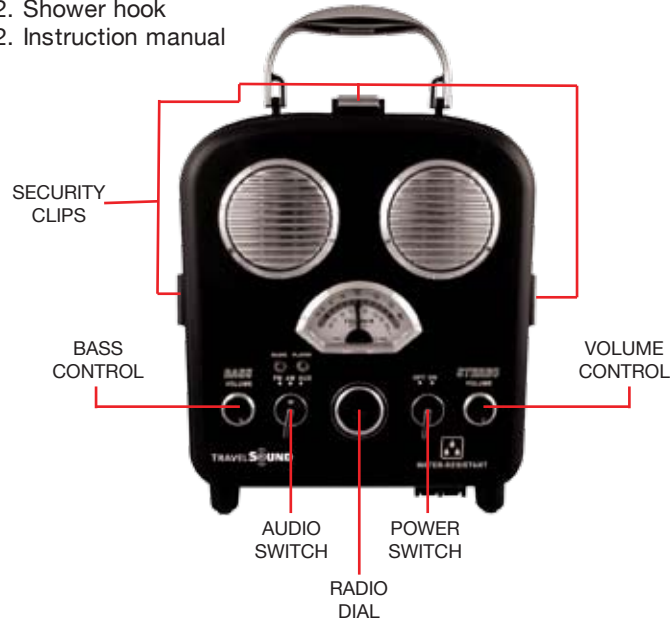

USER'S GUIDE

PACKAGE CONTENTS:

1. AudioBox
2. Shower hook
2. Instruction manual

Audio cable pass-thru

External use of audio cable

Audio Strap

AUDIOBOX SET-UP:

1. Open the AudioBox casing by releasing the 3 security clips. Open the battery compartment and install 4 "AA" batteries. Make sure to follow the battery installation diagram as seen on the battery lid. Note: You can also power the AudioBox by purchasing a 6volt AC adapter from any electronics store. The AC adapter input is located on top of the battery compartment.
2. The AudioBox is compatible with all portable audio devices that feature a 3.5mm headphone jack.
3. Most portable audio devices will fit inside the AudioBox's casing, when using the AudioBox with iPods, use the included audio strap to securely hold the iPod in place. The AudioBox also includes a rubber protective sleeve for securely strapping a 1st or 2nd generation iPod nano. Most other audio devices can be held in by the audio strap and larger audio devices do not require the audio strap.
4. For using the AudioBox with audio players too large to fit inside the AudioBox's casing run the 3.5mm audio cable thru the audio cable pass-thru located on the back of the AudioBox. Always make sure to cover the audio cable pass-thru when not in use by plugging the hole with the built-in pass-thru plug.
5. When carrying the AudioBox always make sure the security clips are snapped closed.

USING THE AUDIOBOX IN THE SHOWER:

1. The AudioBox is water resistant and can be hung from any shower head by using the included shower hook. Never hang the AudioBox where water will directly hit the AudioBox. **Note: when using the Audio Box in the shower, make sure the audio cable pass-thru has been plugged. NEVER USE AN AC ADAPTER WHEN USING THE AUDIO BOX IN OR NEAR WATER.**