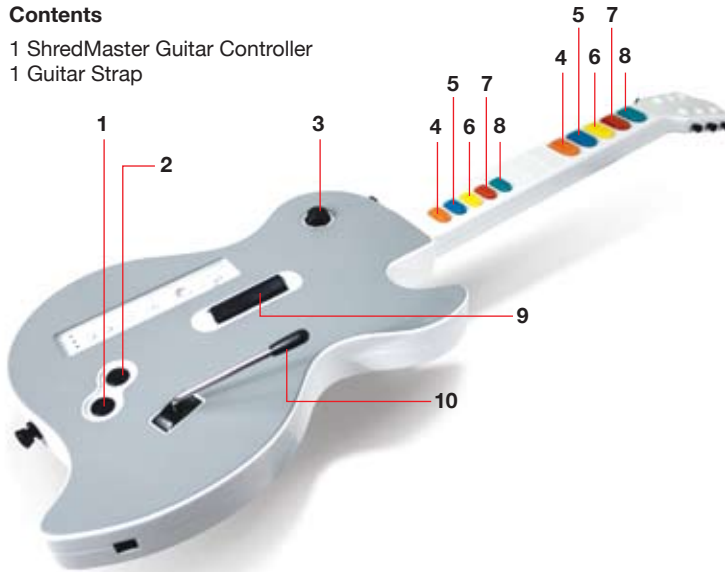

dreamGEAR
www.dreamgear.net

Contents

- 1 ShredMaster Guitar Controller
- 1 Guitar Strap

USING THE SHREDMASTER

- 1 - Start Button:** Confirm/Pause
- 2 - Select Button:** Back/Activate star power
- 3 - Analog Stick/D-Pad:** Navigate the menu
- 4 - Orange Fret Button:** Activate the orange note
- 5 - Blue Fret Button:** Activate the blue note
- 6 - Yellow Fret Button:** Activate the yellow note
- 7 - Red Fret Button:** Activate the red note/Cancel
- 8 - Green Fret Button:** Activate the green note/Confirm
- 9 - Strum Bar:** Press the strum bar UP or DOWN to activate the fret button(s) pressed. To navigate thru menu press the strum bar UP or DOWN
- 10 -Whammy Bar:** Push down and up on long notes to bend the pitch and add style and originality to each song