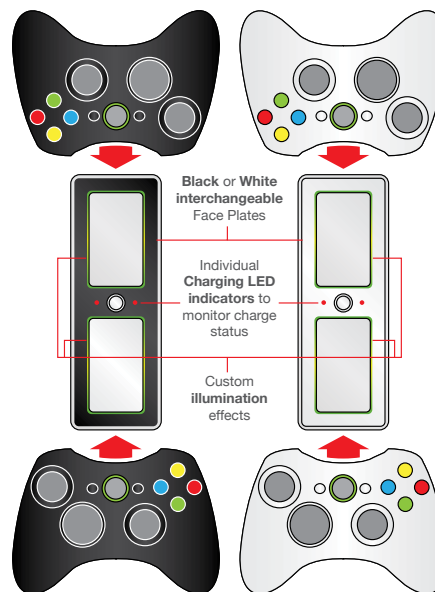

PRODUCT FEATURES

- Individual Charging LED indicators to monitor charge status
- 110/240V AC adapter (included)
- On/Off power button
- Black or White interchangeable face plates (included)
- Custom illumination effects

INCLUDES: 2 Lithium-ion Rechargeable Battery Packs

PRODUCT PACKAGING

TRANSLATIONS

	SPANISH	FRENCH
PACKAGING	YES	YES
USER'S GUIDE	YES	YES

PRODUCT DIMENSIONS

HEIGHT: 1"	WIDTH: 7"	DEPTH: 2.35"
------------	-----------	--------------