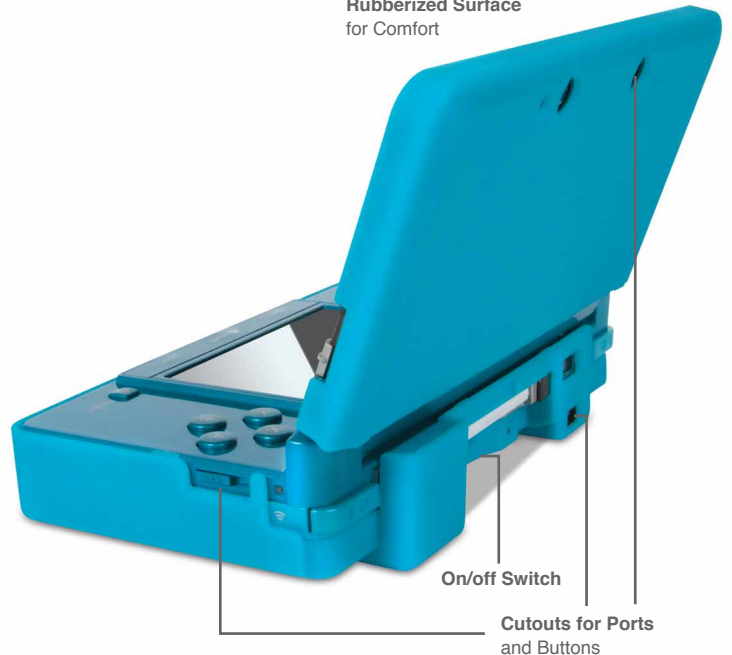

Power Case

Double the Battery Capacity for your 3DS™

ITEM No. - DG3DS-4245
 UPC - 8 45620 04245 6

PRODUCT FEATURES

The Power Case doubles the battery capacity for your 3DS giving you more play time. Insert your 3DS into the Power Case and plug in your original 3DS AC adapter to charge both the Power Case and the 3DS. Once your internal battery gets low, just flip the switch and you have instant power! The rubberized surface gives you a more comfortable feel during game play and the Power Case protects your 3DS from nicks and scratches. Re-energize your 3DS with the Power Case from dreamGEAR.

- Easy snap-in installation
- Rubberized for comfort
- Protection for top & bottom
- Ultra thin, lightweight design
- Battery capacity: 1300 mAh
- Includes on/off switch

PRODUCT DETAILS

ITEM No. - DG3DS-4245
 UPC - 8 45620 04245 6
 COLOR - Blue

Rubberized Surface
for Comfort

Game system and games sold separately.