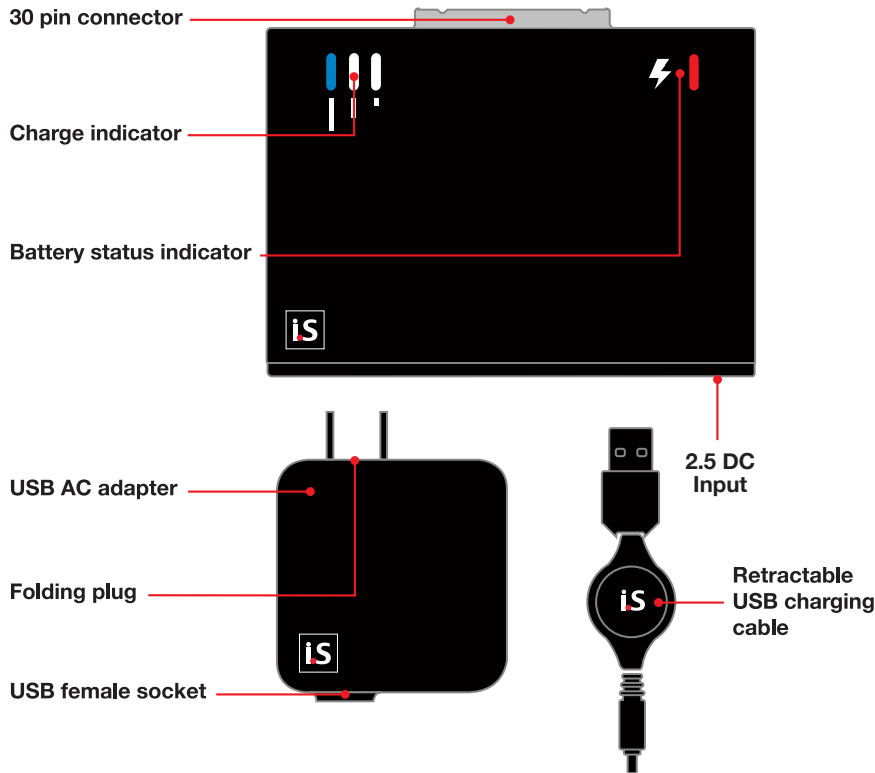

2-in-1 Charger and Back Up Battery

ITEM NUMBER:
DGIPOD-685

UPC NUMBER:
8 37742 00685 0

COLOR:
BLACK

DIMENSIONS:
2.4Wx1.7Hx0.38D

PRODUCT FEATURES

- Includes: Back Up Battery, USB AC adapter (switching 100-240V), Retractable USB charging cable
- Compatible with all iPod models with a 30 pin connector
- High capacity 1000 mAh Polymerized Lithium-ion battery
- Up to 30 hours of additional music, 6 hours of video, 3 hours of talk time
- Battery status indicator
- USB charging cable can charge iPhone/iPod and battery pack simultaneously
- USB AC adapter can charge any iPod/iPhone using an original charge/sync cable
- Works with iPhone™ and iPhone 3G

	QUANTITY	WIDTH(in.)	HEIGHT(in.)	DEPTH(in.)	CUBE (ft³)	WEIGHT(lbs.)	UPC NUMBER
SINGLE	1	5	7	2.75	0.06	0.40	8 37742 00685 0
	QUANTITY	LENGTH(in.)	WIDTH(in.)	HEIGHT(in.)	CUBE (ft³)	WEIGHT(lbs.)	UPC NUMBER
MASTER	24	15.75	11.25	12.25	1.26	12.2	8 37742 00685 0
INNER	4	10.5	7.5	5.75	0.26	2.8	8 37742 00685 0

WHY IT'S UNIQUE?

- Compatible with all iPod/iPhone models with a 30-pin connector
- High capacity 1000 mAh Polymerized Lithium-ion Battery
- Compact low profile design
- The Back Up Battery attaches directly to your iPod/iPhone allowing for wire-free powering and charging

ITEM NUMBER:
DGIPOD-685

UPC NUMBER:
8 37742 00685 0

COLOR:
BLACK

DIMENSIONS:
2.4Wx1.7Hx0.38D