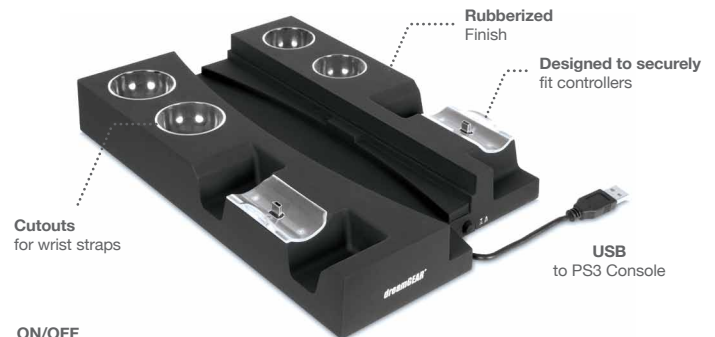

ON/OFF Switch