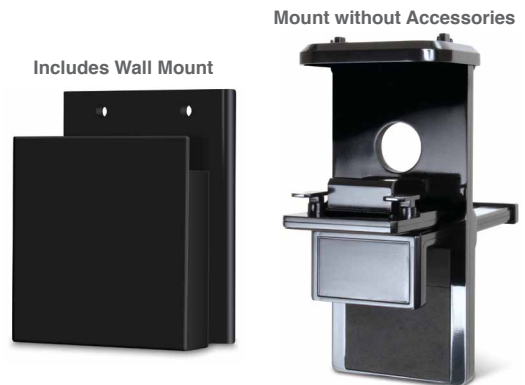

Clamps to Flat Screen TV
or Slides into Optional Wall Mount