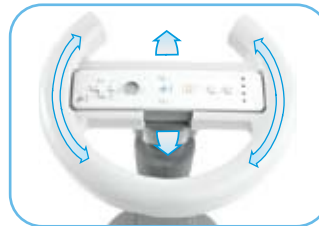

# Racing Wheel

FULL MOTION DETACHABLE RACING WHEEL WITH DESKTOP SUCTION MOUNT

**ITEM No.** - DGWII-1047  
**UPC** - 8 45620 01047 9  
**COLOR** - WHITE

dreamGEAR's Racing Wheel pulls you into first place with its dual purpose driving feature. With the Racing Wheel you can control all of your racing games with pin-point accuracy. The Racing Wheel can be attached to any desktop or separated from the base for in-air game play. Own the road with the most realistic Wii racing wheel available.

**4-WAY STEERING CONTROL  
MULTI-DIRECTIONAL FUNCTION**

**DETACHABLE WHEEL FOR  
IN-AIR GAME PLAY**

- Full sized racing wheel with base
- Compatible with all Wii racing games
- Features desktop suction mounts
- Detachable wheel for in-air game play
- 4-Way steering control multi-directional function
- Detachable wheel for in air game play