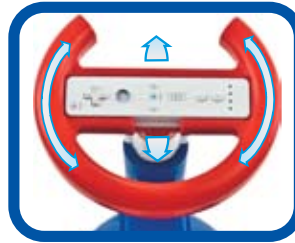

# RACING WHEEL

**ITEM NUMBER:**  
DGWII-1059

**UPC NUMBER:**  
8 45620 01059 2

**COLOR:**  
RED/BLUE

**4-WAY STEERING CONTROL  
MULTI-DIRECTIONAL FUNCTION**

**DETACHABLE WHEEL FOR  
IN-AIR GAME PLAY**

- Full sized racing wheel with base
- Compatible with all Wii racing games
- Features desktop suction mounts
- Detachable wheel for in-air game play

	QUANTITY	WIDTH(in.)	HEIGHT(in.)	DEPTH(in.)	CUBE (ft <sup>3</sup> )	WEIGHT(lbs.)	UPC NUMBER
SINGLE	1	9.5	8	8.75	0.39	3.35	8 45620 01059 2
	QUANTITY	LENGTH(in.)	WIDTH(in.)	HEIGHT(in.)	CUBE (ft <sup>3</sup> )	WEIGHT(lbs.)	UPC NUMBER
MASTER	6	27.5	11.25	19	3.40	25.95	8 45620 01059 2
INNER	3	27	10.5	9	1.48	11.50	8 45620 01059 2