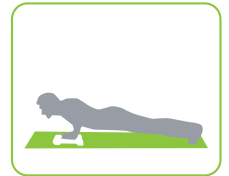

# Fitness Mat

72" X 24" YOGA STYLE EXERCISE MAT FOR USE WITH THE Wii Fit BOARD

ITEM No. - DGWII-1063  
UPC - 8 45620 01063 9  
COLOR - GREEN

dreamGEAR's Fitness Mat is the perfect solution for the active Wii Fit gamer. The Fitness Mat adds stability to your Wii Fit board and also gives you more traction for your feet when doing exercises off the board. This helps preserve energy that would be spent in wasted movement, making your exercise routine more efficient. It also keeps you from exercising directly on your carpet or floor. The Fitness mat can also be used for your regular Yoga or Pilates exercise routine.

- 3 Layered design ensures softness and durability
- Textured surface keeps the Wii Fit board stable and reduces slipping
- Also works as a Yoga or Pilates style exercise mat

	QUANTITY	WIDTH(in.)	HEIGHT(in.)	DEPTH(in.)	CUBE (ft³)	WEIGHT(lbs.)	UPC NUMBER
SINGLE	1	24.5	4.75	4.75	0.32	2.70	8 45620 01063 9
	QUANTITY	LENGTH(in.)	WIDTH(in.)	HEIGHT(in.)	CUBE (ft³)	WEIGHT(lbs.)	UPC NUMBER
MASTER	6	16	10.75	25.5	2.54	20.05	8 45620 01063 9
INNER	3	15.25	5.25	25	1.16	9.25	8 45620 01063 9