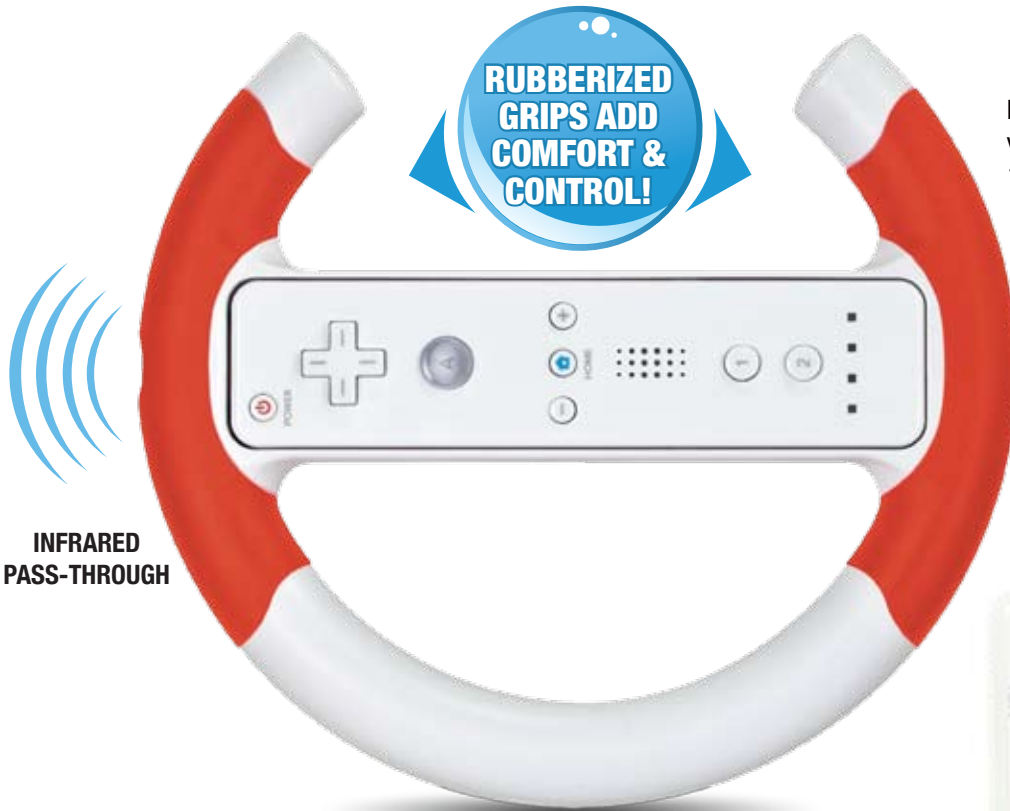

Turbo Wheel

RUBBERIZED GRIP RACING WHEEL ATTACHMENT

ITEM No. - DGWII-1089
UPC - 8 45620 01089 9
COLOR - RED

Experience racing like never before with dreamGEAR's Turbo Wheel for the Wii. Enjoy all of your Wii racing games with comfort and improved steering control. Finish 1st with dreamGEAR's Turbo Wheel.

INFRARED
PASS-THROUGH

- Rubberized grips
- Infrared pass-through
- Custom design
- Compatible with ALL of your favorite Wii Racing Games

| | QUANTITY | WIDTH(in.) | HEIGHT(in.) | DEPTH(in.) | CUBE (ft³) | WEIGHT(lbs.) | UPC NUMBER |
|--------|----------|-------------|-------------|-------------|------------|--------------|-----------------|
| SINGLE | 1 | 9 | 11 | 1.75 | 0.10 | 0.50 | 8 45620 01089 9 |
| | QUANTITY | LENGTH(in.) | WIDTH(in.) | HEIGHT(in.) | CUBE (ft³) | WEIGHT(lbs.) | UPC NUMBER |
| MASTER | 24 | 19.5 | 19 | 12.25 | 2.63 | 15.55 | 8 45620 01089 9 |
| INNER | 6 | 9.25 | 9.25 | 11.5 | 0.57 | 3.30 | 8 45620 01089 9 |