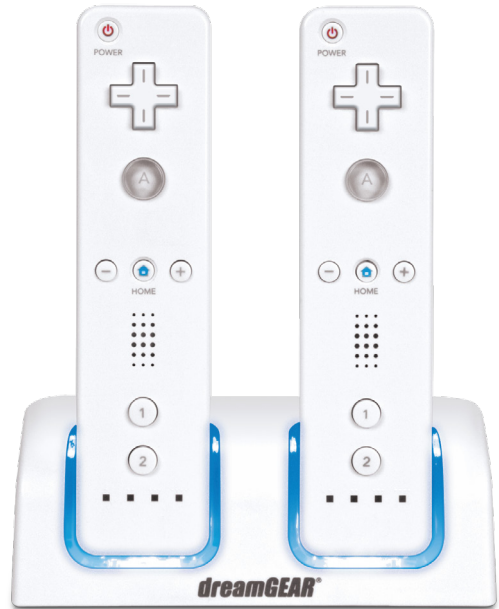

iSound: The New Sound™

www.dreamGEAR.net | www.iSound.net
20001 S. Western Avenue, Torrance, CA 90501
tel: 310.222.5522 :: fax: 310.222.5577

Dual Dock

Charges 2 Wii Remotes Simultaneously

ITEM No. - DGWII-1280
UPC - 8 45620 01280 0
COLOR - White

PRODUCT FEATURES

The Dual Dock is the most convenient way to stay in the game. Charge 2 Wii Remotes at the same time using the 2 included rechargeable battery packs.

- Charges via any powered USB port
- LED charge indicator
- Includes 2 rechargeable battery packs