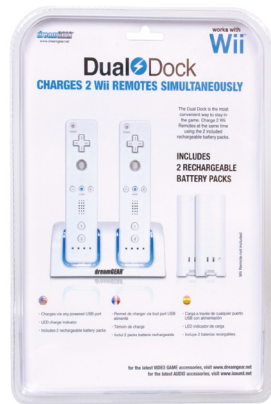

iSound: The New Sound™

www.dreamGEAR.net | www.iSound.net
20001 S. Western Avenue, Torrance, CA 90501
tel: 310.222.5522 :: fax: 310.222.5577

Dual Dock

Charges 2 Wii Remotes Simultaneously

ITEM No. - DGWII-1280
UPC - 8 45620 01280 0
COLOR - White

PRODUCT FEATURES

The Dual Dock is the most convenient way to stay in the game. Charge 2 Wii Remotes at the same time using the 2 included rechargeable battery packs.

- Charges via any powered USB port
- LED charge indicator
- Includes 2 rechargeable battery packs